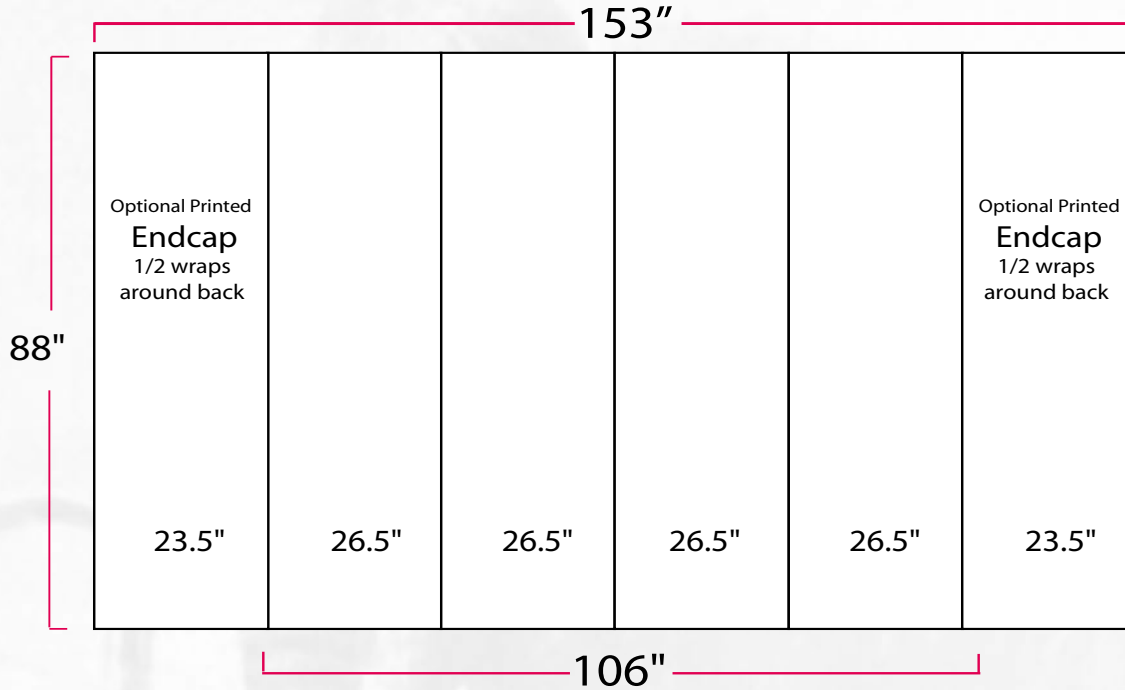

phone: 216 694 2004

fax: 216 694 2704

email: images@lucianoretouching.com

2530 Superior Avenue
Cleveland, OH 44114

OUR ONLY LIMITATION IS YOUR
IMAGINATION!

10' Coyote Floor Display Specs.

4 panel display width is 106"
Additional Endcaps display width is, 153"

Your display graphic may be set up as one file. Be aware of text placement on seam lines. PDF files are preferred.

PDF, TIFF, JPEG files are preferred.

Overall Width of 4 panels: 106"

Overall Width of 6 panels: 153"

Overall Height of Graphic: 88"

Front curved panel size: 26.5"x 88"

Back curved panel size: 31.75"x 88"

Fabric Case to Counter panel size: 67"x 30.5"

Case to Counter panel sizes For graphic
output: 64.25"x 30.5"

Bubble panel size: 32"x88"

Overall dimensions: 88"H x 118"W x 36.5"D

Trade show graphics

Banner stands & Retractable displays

Banners

Vehicle graphics

just...**think big**