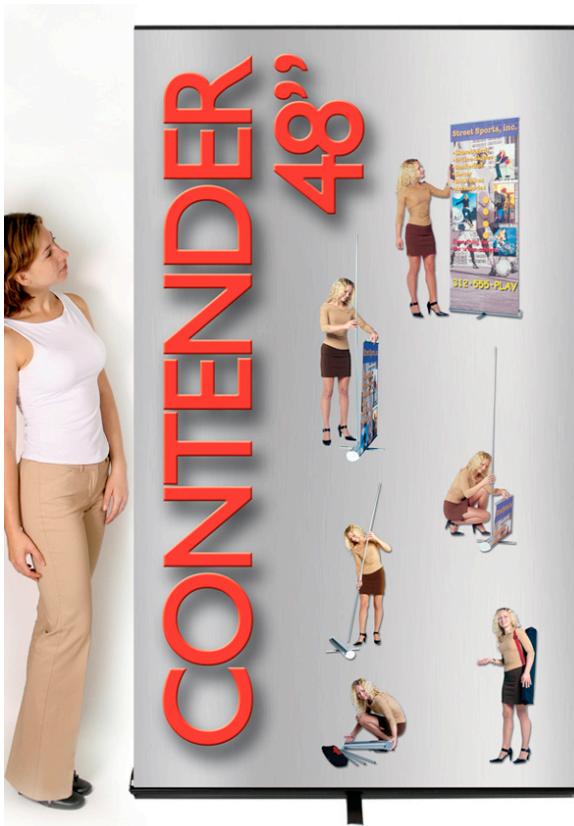

OUR ONLY LIMITATION IS YOUR  
**IMAGINATION!**

## Graphics Specs for The Contender

Available Width: 23.5", 29.5", 35.5" & 47.5". Comes in Silver or Black.

**Overall** Height of Graphic: 84"

**Visible** Height of Graphic: 77.5"

Total Height  
84"

1/2" Top Bleed

Width:  
23.5", 29.5",  
35.5" & 47.5

6" Bottom Bleed

TradeShow Graphics

Banner Stands & Retractable Displays

Banners

Vehicle graphics

**just...think big**