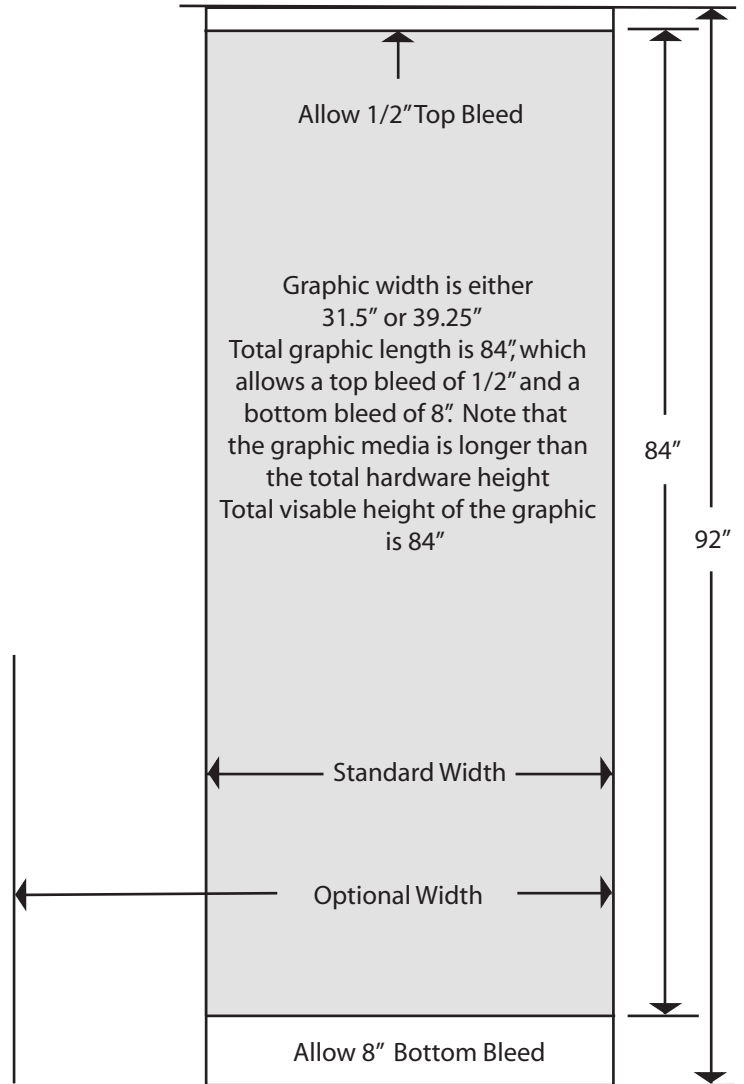

OUR ONLY LIMITATION IS YOUR
IMAGINATION!

Graphics Specs for Orient

Available Widths: 31.5" x 84", 39.25" x 84" & 31.5" x 84" double-sided

TradeShow Graphics

Banner Stands & Retractable Displays

Banners

Vehicle graphics