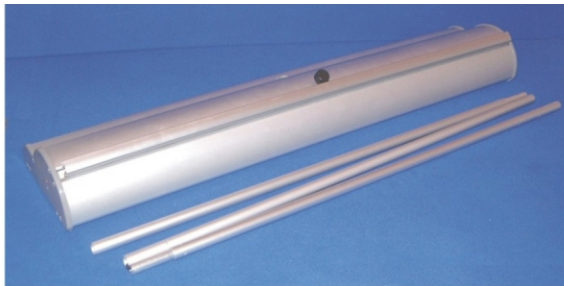

OUR ONLY LIMITATION IS YOUR
IMAGINATION!

Graphics Specs for Orient

Available Widths: 31.5" x 84", 39.25" x 84" & 31.5" x 84" double-sided

TradeShow Graphics

Banner Stands & Retractable Displays

Banners

Vehicle graphics