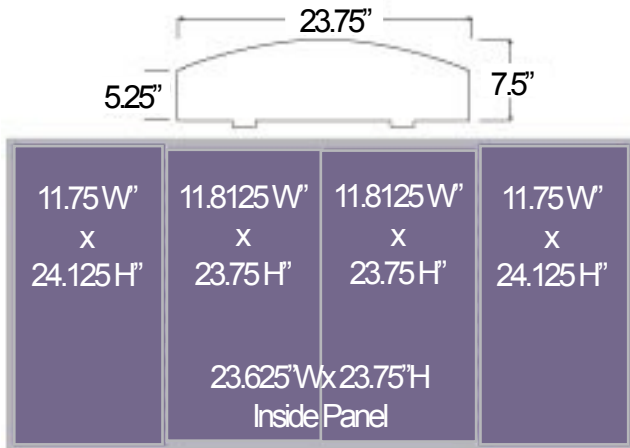

OUR ONLY LIMITATION IS YOUR
IMAGINATION!

•Full mural graphics capability. Display a full 24" x 48" mural image. Allows center panel graphics to be edge to edge.

•Header:
23.75" x 7.5"
Add 1/2" all around for bleed.

•Outside Panels:
11.75"w x 24.125"h Add no bleed.

•Inside Panels:
2 - 11.8125"w x 23.75"h Add no bleed.
(Inside panels have different dimensions than outside panels.)

- Professional Appearance
- Self-Packing / Compact
- Presentation Organizer
- Velcro Ready Display Surface
- Great for Sales Reps, Managers, Teachers and Recruiters