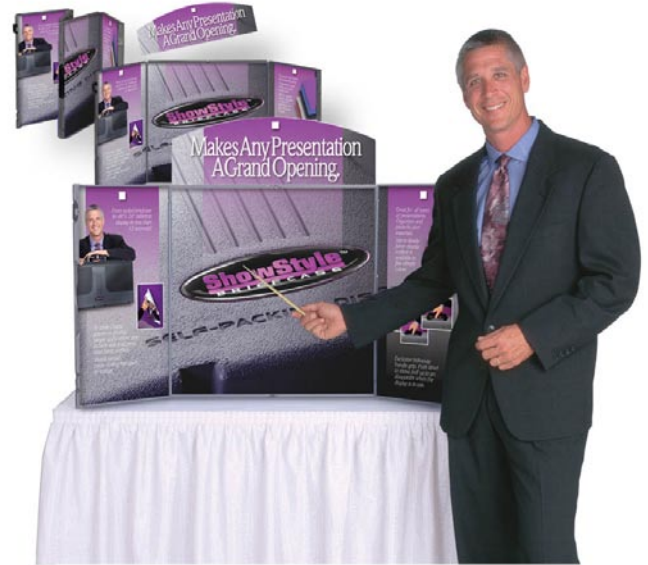

OUR ONLY LIMITATION IS YOUR
IMAGINATION!

•Full mural graphics capability. Display a full 24" x 48" mural image. Allows center panel graphics to be edge to edge.

•Header:
23.75" x 7.5"
Add 1/2" all around for bleed.

•Outside Panels:
11.75"w x 24.125"h Add no bleed.

•Inside Panels:
2 - 11.8125"w x 23.75"h Add no bleed.
(Inside panels have different dimensions than outside panels.)

- Professional Appearance
- Self-Packing / Compact
- Presentation Organizer
- Velcro Ready Display Surface
- Great for Sales Reps, Managers, Teachers and Recruiters

TradeShow Graphics

Banner Stands & Retractable Displays

Banners

Vehicle graphics

just...think big